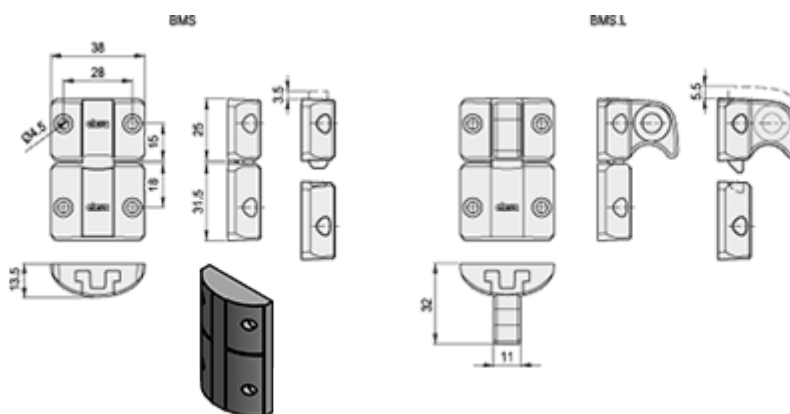

# Data Sheet

Article number: 2310627001  
Description: E+G Snap door lock  
BMS.32-25-CH4

## Measures

Closing strength	= 60
Opening strength	= 100
weight	= 23